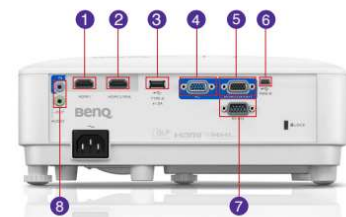

*The Contrast is measure by Full On Full Off standard.

KEY FEATURES

- Superior Short Throw Projection (100" @ 1.5 meter)
- Low Input Lag for Smoother Gaming
- LumiExpert for viewing comfort
- Powerful 5W Stereo Speaker
- Native 1080p Full-HD Image Quality

8.8" /
224 mm

4.8" /
120 mm

11.7" / 296 mm

INPUT / OUTPUT TERMINALS

- 1 HDMI-I
- 2 HDMI-2/MHL
- 3 USB Type A (1.0A power)
- 4 Computer In-I (D-sub 15pin, Female)
- 5 Monitor Out (D-sub 15pin, Female)
- 6 USB Type B (Service)
- 7 RS232 In (D-sub 9pin, male)
- 8 Audio In/Out (mini jack)