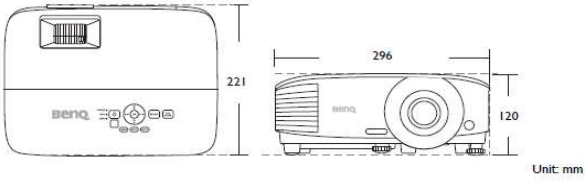

Connectivity

	Quantity
1 Computer In (D-sub 15pin, Female)	1
2 Monitor out (D-sub 15pin, Female)	1
3 Composite Video(RCA)	1
4 S-Video	1
5 HDMI-1	1
6 HDMI-2/MHL	1
7 Audio in(mini jack)	1
8 Audio out(mini jack)	1
9 USB TypeA(1.5A power)	1
10 USB Type min B(For Page up/down and FW upgrade)	1
11 RS232 In (D-sub 9pin, male)	1
12 IR Receiver(Front+Top)	2

Installation

Dimensions

296 mm (W) x 120 mm (H) x 221 mm (D)

Ceiling/Wall mount installation diagram

Ceiling/Wall mount screw: M4 (Max L = 25 mm; Min L = 20 mm)