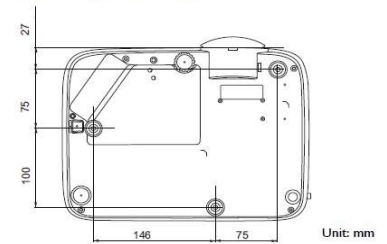

### Dimension and Weight

Product Dimensions (WxHxD)	296x 120 x 221 mm
Product Weight	2.5kg

**Connectivity**

	Quantity		Quantity
1 HDMI-1	1	11 USB (Type mini B)	1
2 HDMI-2/MHL	1	12 IR Receiver(Front+Top)	2
3 PC (D-sub 15pin)	1		
4 Monitor out (D-sub 15pin,Female)	1		
5 Audio in(mini jack)	1		
6 Audio out (mini jack)	1		
7 LAN Port(RJ45 for Network )	1		
8 RS232 In (D-sub 9pin, male)	1		
9 USB TypeA (for USB reader)	1		
10 USB TypeA (for Wireless Dongle)	1		

**Installation**

**Dimensions**

296 mm (W) x 120 mm (H) x 221 mm (D)

Unit: mm

**Ceiling/Wall mount installation diagram**

Ceiling/Wall mount screw: M4  
(Max L = 25 mm; Min L = 20 mm)

Unit: mm