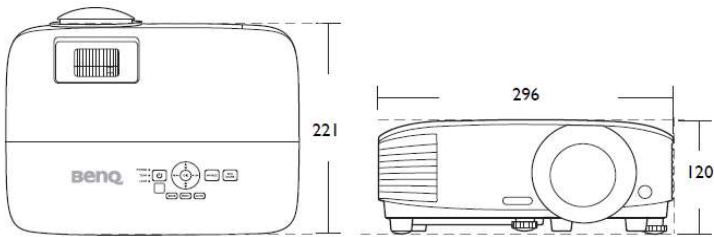

### Dimension and Weight

Product Dimensions (WxHxD)	296x 120 x 221 mm
Product Weight	2.5kg

**Connectivity**

	Quantity		Quantity
1 HDMI-1	1	11 USB (Type mini B)	1
2 HDMI-2/MHL	1	12 IR Receiver(Front+Top)	2
3 PC (D-sub 15pin)	1		
4 Monitor out (D-sub 15pin,Female)	1		
5 Audio in(mini jack)	1		
6 Audio out (mini jack)	1		
7 LAN Port(RJ45 for Network )	1		
8 RS232 In (D-sub 9pin, male)	1		
9 USB TypeA (for USB reader)	1		
10 USB TypeA (for Wireless Dongle)	1		

**Installation**

**Dimensions**

296 mm (W) x 120 mm (H) x 221 mm (D)

Unit: mm

**Ceiling/Wall mount installation diagram**

Ceiling/Wall mount screw: M4  
(Max L = 25 mm; Min L = 20 mm)

Unit: mm