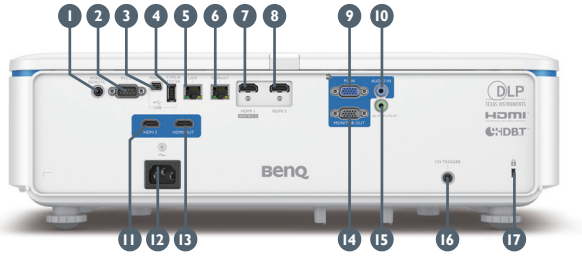

- | | |
|---------------------------------------|---|
| 1 Wired Remote Input | 10 Audio Input (mini Jack) |
| 2 RS232 Input (D-sub 9pin, male) | 11 HDMI 3 Input |
| 3 USB Type B (Service) | 12 AC Power Jack |
| 4 USB Type A (5V / 2A power) | 13 HDMI Output |
| 5 LAN Port (RJ45 for Network control) | 14 Monitor Output (D-sub 15pin, Female) |
| 6 HDBaseT | 15 Audio Output (mini Jack) |
| 7 HDMI 1 Input (HDCP2.2) | 16 12V Trigger |
| 8 HDMI 2 Input | 17 IR Receiver |
| 9 PC Input | |