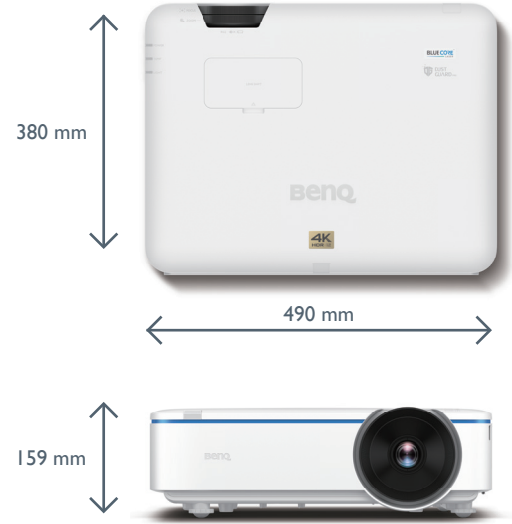

Abmessungen