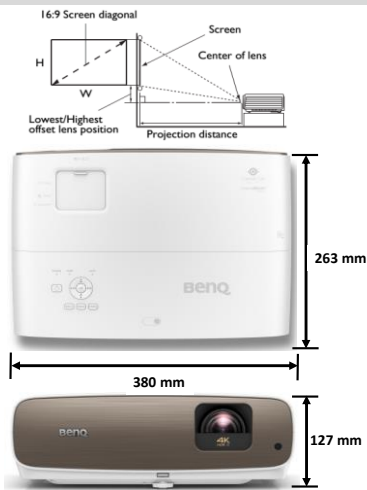

Installation

Screen size				Distance from screen (mm)		
Diagonal		H (mm)	W (mm)	Min length (max. zoom)	Average	Max length (min. zoom)
Inch	mm					
30	762	374	664	750	863	976
40	1016	498	886	1001	1151	1302
50	1270	623	1107	1251	1439	1627
60	1524	747	1328	1501	1727	1953
70	1778	872	1550	1751	2015	2278
80	2032	996	1771	2001	2302	2603
90	2286	1121	1992	2251	2590	2929
100	2540	1245	2214	2502	2878	3254
110	2794	1370	2435	2752	3166	3580
120	3048	1494	2657	3002	3454	3905
130	3302	1619	2878	3252	3741	4231
140	3556	1743	3099	3502	4029	4556
150	3810	1868	3321	3752	4317	4881
160	4064	1992	3542	4003	4605	5207
170	4318	2117	3763	4253	4893	5532
180	4572	2241	3985	4503	5180	5858
190	4826	2366	4206	4753	5468	6183
200	5080	2491	4428	5003	5756	6509
210	5334	2615	4649	5253	6044	6834
220	5588	2740	4870	5504	6331	7159
230	5842	2864	5092	5754	6619	7485
240	6096	2989	5313	6004	6907	7810
250	6350	3113	5535	6254	7195	8136
260	6604	3238	5756	6504	7483	8461
270	6858	3362	5977	6754	7770	8787
280	7112	3487	6199	7004	8058	9112
290	7366	3611	6420	7255	8346	9437
300	7620	3736	6641	7505	8634	9763